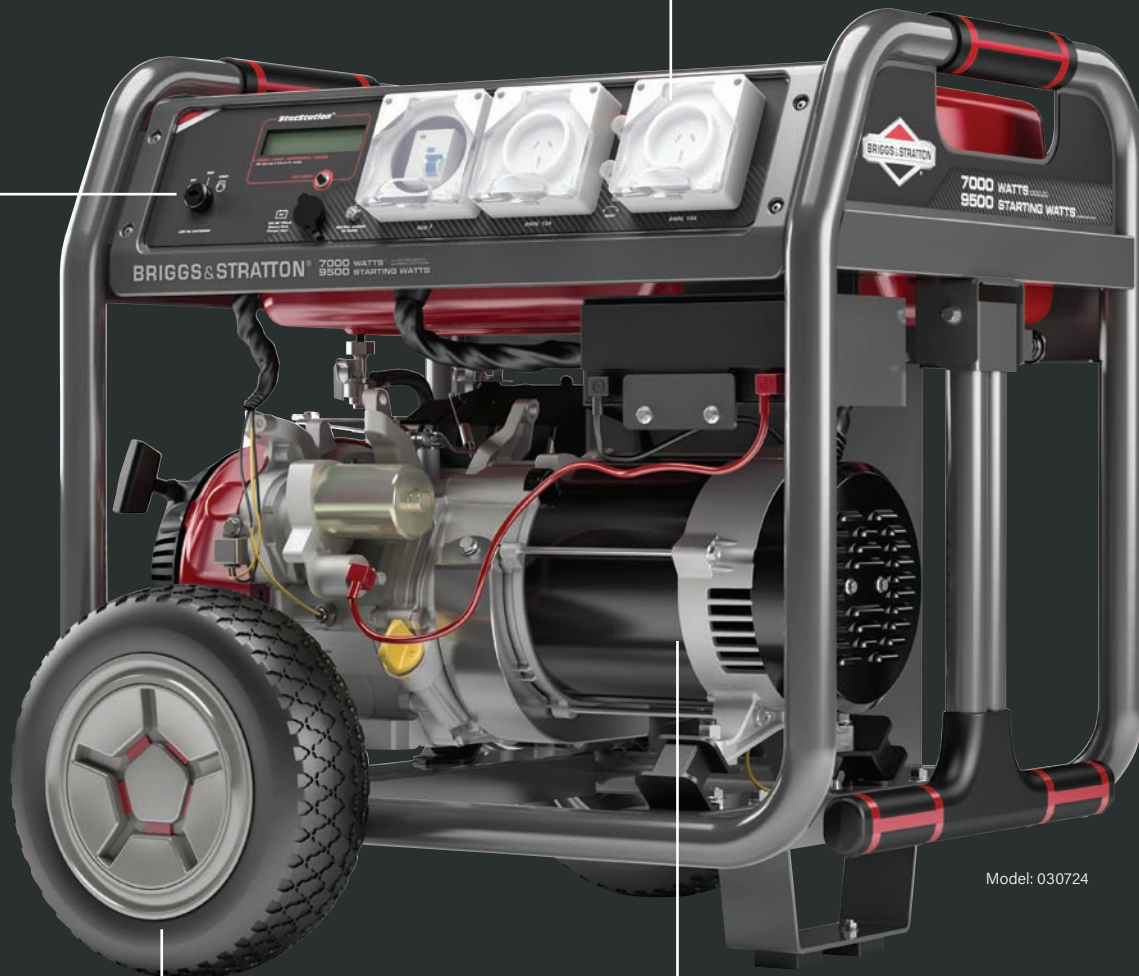

Power for added conveniences.

Fast, effortless starting

Key electric start located on front panel.

Features at your fingertips

Multi-featured control panel includes IP66 covered outlets with RCD & circuit breaker protection.

Model: 030724

Easy Mobility

10" Never Go Flat wheels

Start large household appliances and tools simultaneously

The Power Surge™ Alternator smoothly produces a short surge of power needed for motor-driven items